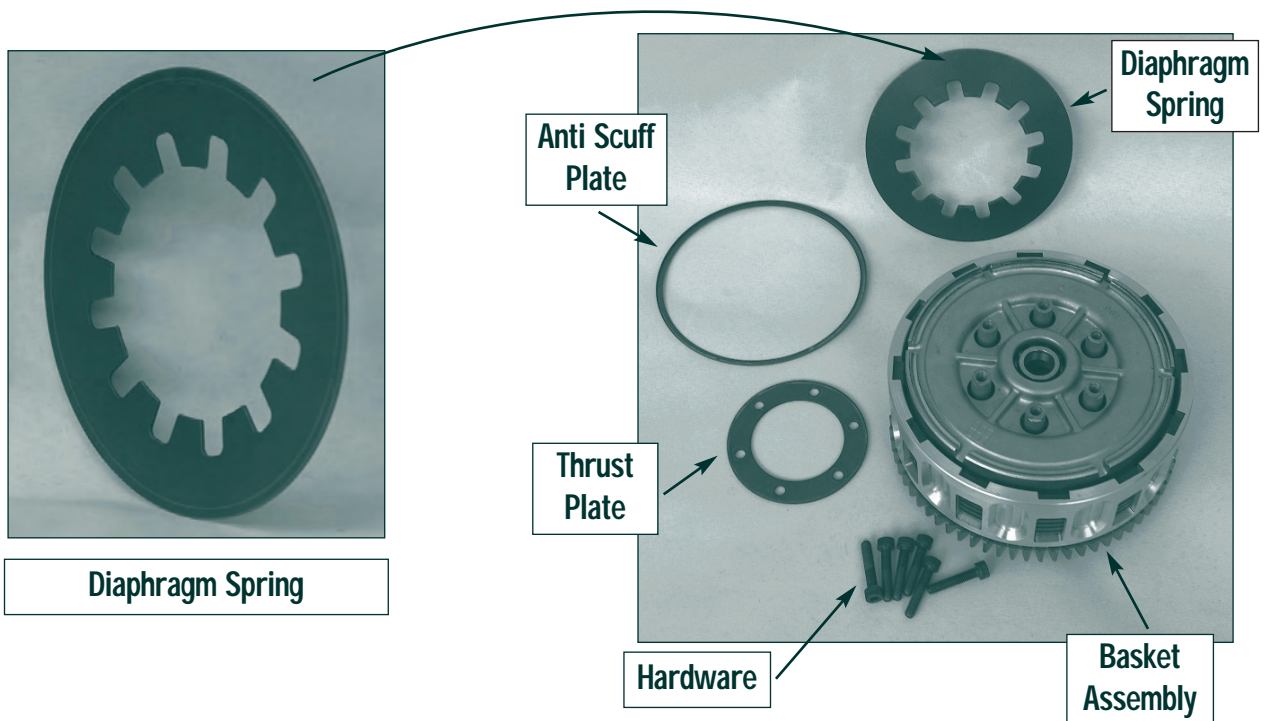

Many off road clutches use aluminum separator plates which wear quickly and muddy the oil. If this has happened in your engine, flush the drive case, change the oil and rebuild the clutch with a complete DRC kit which includes STEEL separator plates that not only prevent wear but increase flywheel effect of the engine and improve performance.

1. Full Kit - DRC Series

The US #1 selling off road clutch

Why are these the best???

- Anti-swell, alloy impregnated heavy duty cork based facings provide smooth clutch take up and allow modulation, unlike paper clutches which tend to snatch.
- Complete engine set of friction plates, HD springs and STEEL SEPARATOR PLATES prevent premature driven plate wear, oil muddying and loss of stack height.
- EBC DRC kits are built with swaged aluminum carriers which spread the load on the clutch basket and prevent clutch basket "dogging".

What makes EBC the BEST!!!

Unique wide ear soft alloy drive body eliminates basket damage and delivers smooth clutch operation.

CLUTCH APPLICATIONS

EBC SRC Diaphragm Clutch Springs

EBC SRK clutch kits, shown on the following pages, include the new diaphragm spring range.

The picture opposite shows a typical aftermarket billet clutch and how the assembly looks. It is essential when replacing the diaphragm spring that the anti-scuff plate is in good condition. This is a rather flimsy steel pressing and can become bent or distorted in which case it must be replaced, this is a genuine part available from your main dealer only.